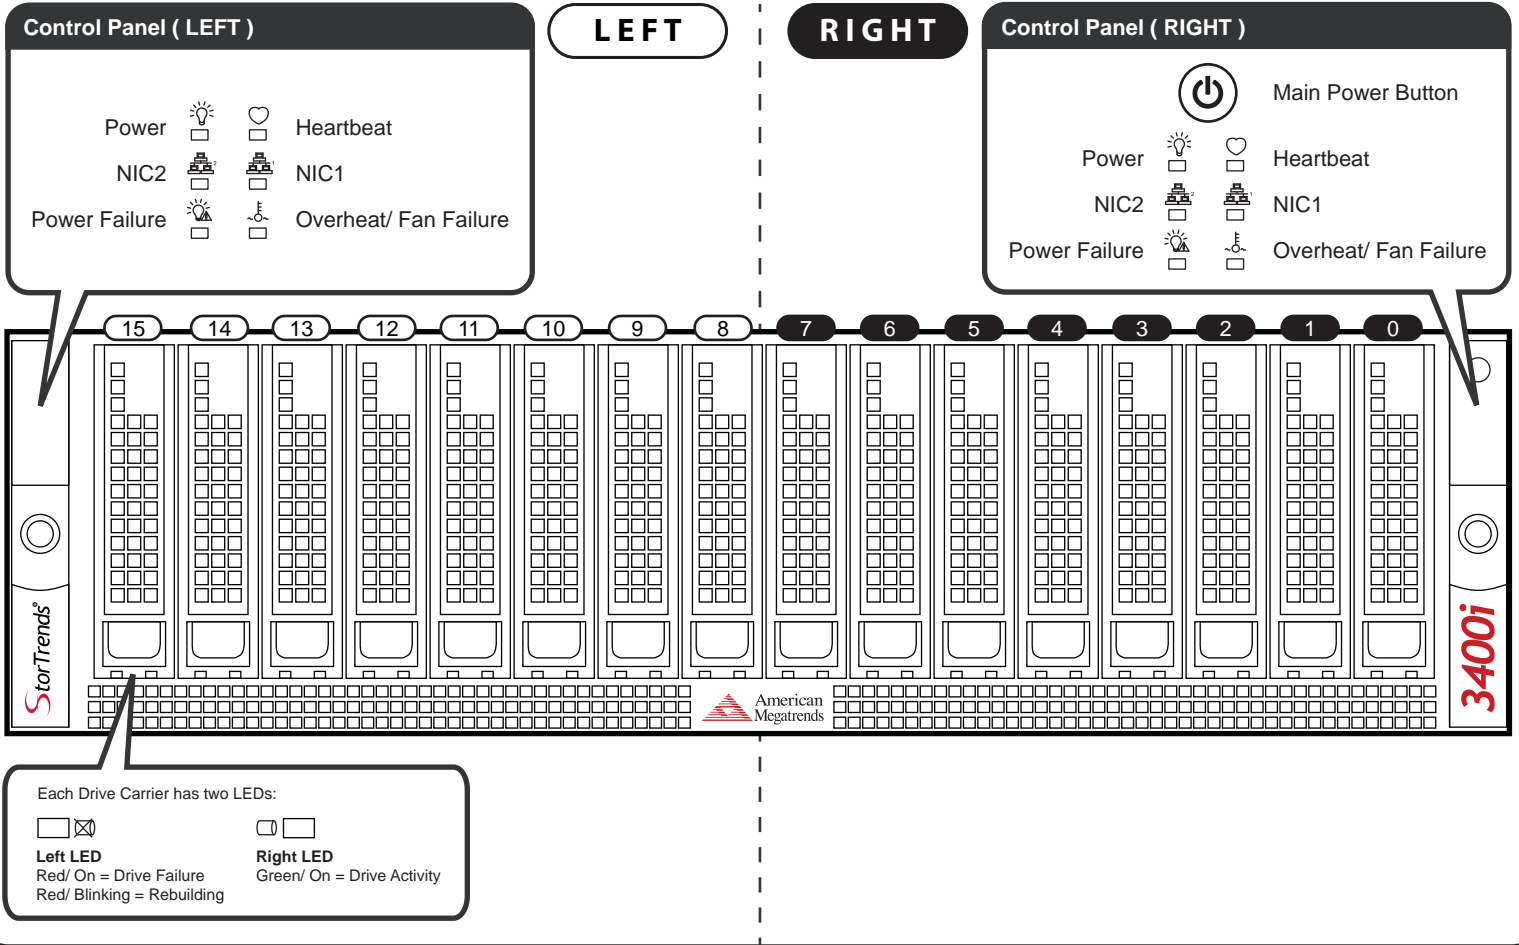

StorTrends[®] 3400 Overview

Please refer to the StorTrends[®] 3400 User's Guide for detailed information.

FRONT and DRIVE Order

BACK

Note:
CPU Fan (each for RIGHT and LEFT) is located inside of the controller and is not shown.

* KVM Port provides connectivity to Video, USB and Serial connectors.