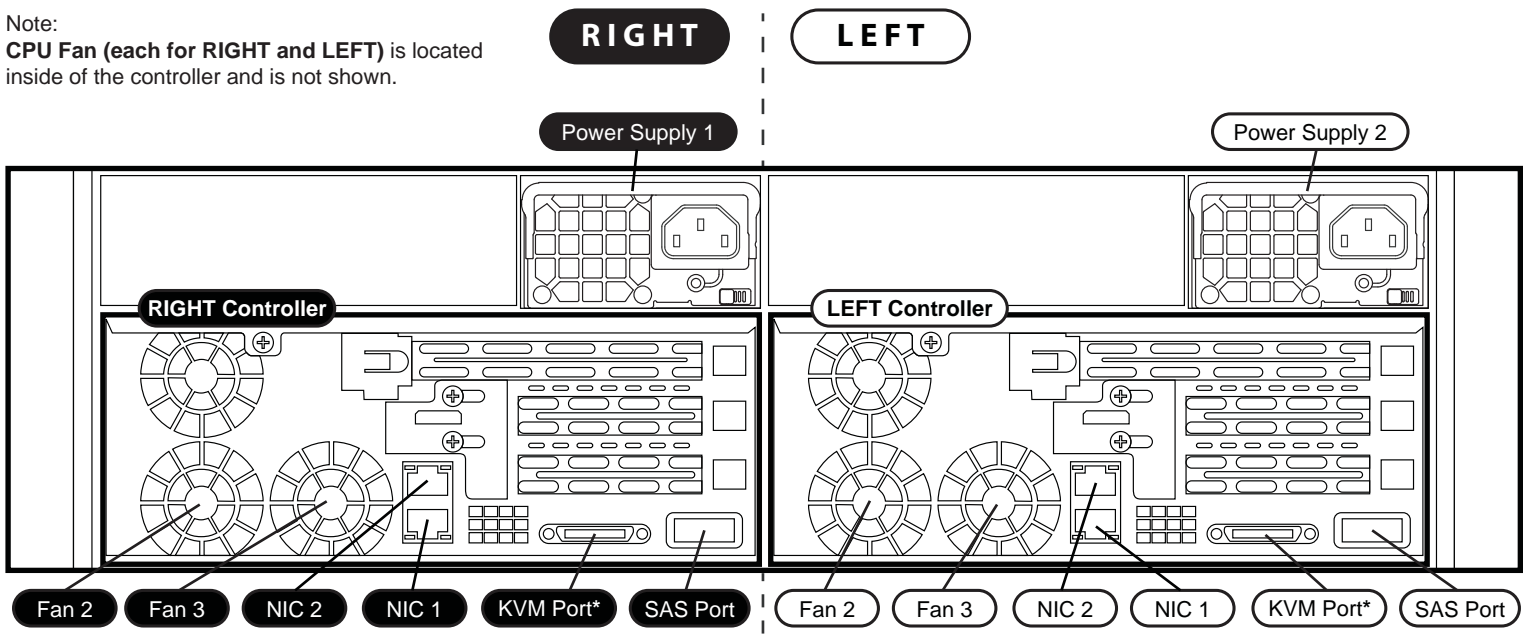

StorTrends[®] 3400 Overview

Please refer to the StorTrends[®] 3400 User's Guide for detailed information.

FRONT and DRIVE Order

BACK

Note:
CPU Fan (each for RIGHT and LEFT) is located inside of the controller and is not shown.

* KVM Port provides connectivity to Video, USB and Serial connectors.